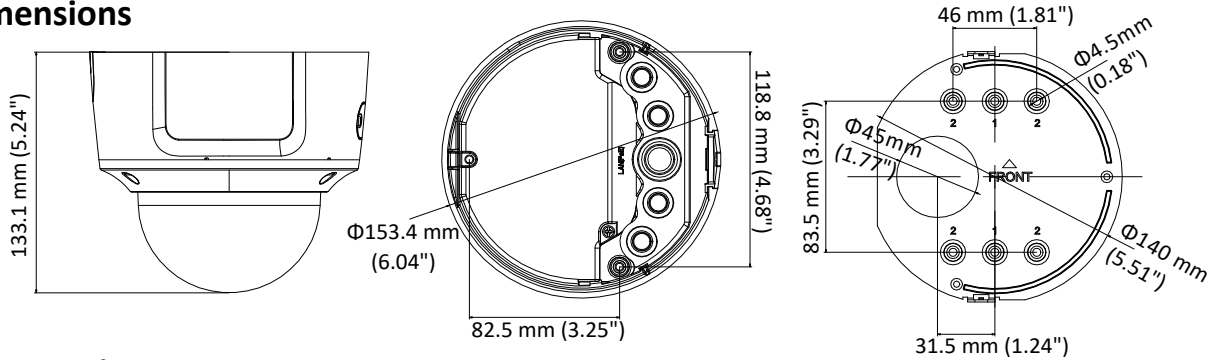

Dimensions

Accessories

Distributed by

DS-1473ZJ-155(Black)
Wall Mount

HIKVISION®

Headquarters

No.555 Qianmo Road, Binjiang District,
Hangzhou 310051, China
T +86-571-8807-5998
overseasbusiness@hikvision.com

Hikvision USA
T +1-909-895-0400
sales.usa@hikvision.com

Hikvision Australia
T +61-2-8599-4233
salesau@hikvision.com

Hikvision India
T +91-22-28469900
sales@pramahikvision.com

Hikvision Canada
T +1-866-200-6690
sales.canada@hikvision.com

Hikvision Thailand
T +662-275-9949
sales.thailand@hikvision.com

Hikvision Europe
T +31-23-5542770
sales.eu@hikvision.com

Hikvision Italy
T +39-0438-6902
info.it@hikvision.com

Hikvision Brazil
T +55 11 3318-0050
Latam.support@hikvision.com

Hikvision Turkey
T +90 (216)521 7070- 7074
sales.tr@hikvision.com

Hikvision Malaysia
T +601-7652-2413
sales.my@hikvision.com

Hikvision UK & Ireland
T +01628-902140
sales.uk@hikvision.com

Hikvision South Africa
Tel: +27 (10) 0351172
sale.africa@hikvision.com

Hikvision France
T +33(0)1-85-330-450
info.fr@hikvision.com

Hikvision Kazakhstan
T +7-727-9730667
nikia.panfilov@hikvision.ru

Hikvision Vietnam
T +84-974270888
sales.vt@hikvision.com

Hikvision UAE
T +971-4-4432090
salesme@hikvision.com

Hikvision Singapore
T +65-6684-4718
sg@hikvision.com

Hikvision Spain
T +34-91-737-16-55
info.es@hikvision.com

Hikvision Tashkent
T +99-87-1238-9438
uzb@hikvision.ru

Hikvision Hong Kong
T +852-2151-1761
info.hk@hikvision.com

Hikvision Russia
T +7-495-669-67-99
saleru@hikvision.com

Hikvision Korea
T +82-(0)31-731-8817
sales.korea@hikvision.com

Hikvision Poland
T +48-22-460-01-50
info.pl@hikvision.com

Hikvision Indonesia
T +62-21-2933759
Sales.Indonesia@hikvision.com

Hikvision Colombia
sales.colombia@hikvision.com